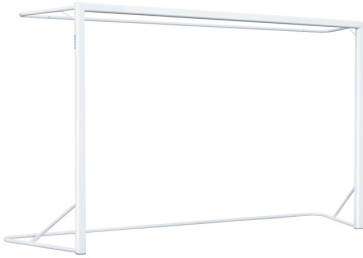

PB019

PB036

PB041

Set of two goal posts painted completely in white for italian "calcetto". They have been designed and manufactured to comply with the EN-749 Norm. Its dimensions make it also valid for handball and indoor futsal.