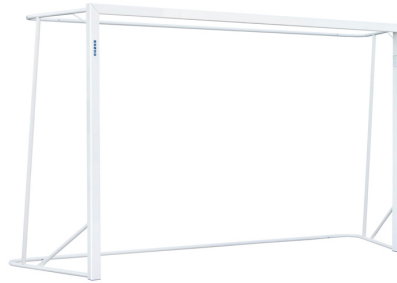

Set of “calcetto” goals

PB015 - PB016 - PB017 - PB018 - PB019 - PB036 - PB037 - PB038 - PB039 - PB041

PB016