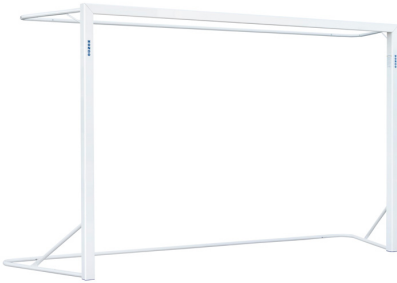

Set of “calcetto” goals

PB015 - PB016 - PB017 - PB018 - PB019 - PB036 - PB037 - PB038 - PB039 - PB041

PB015